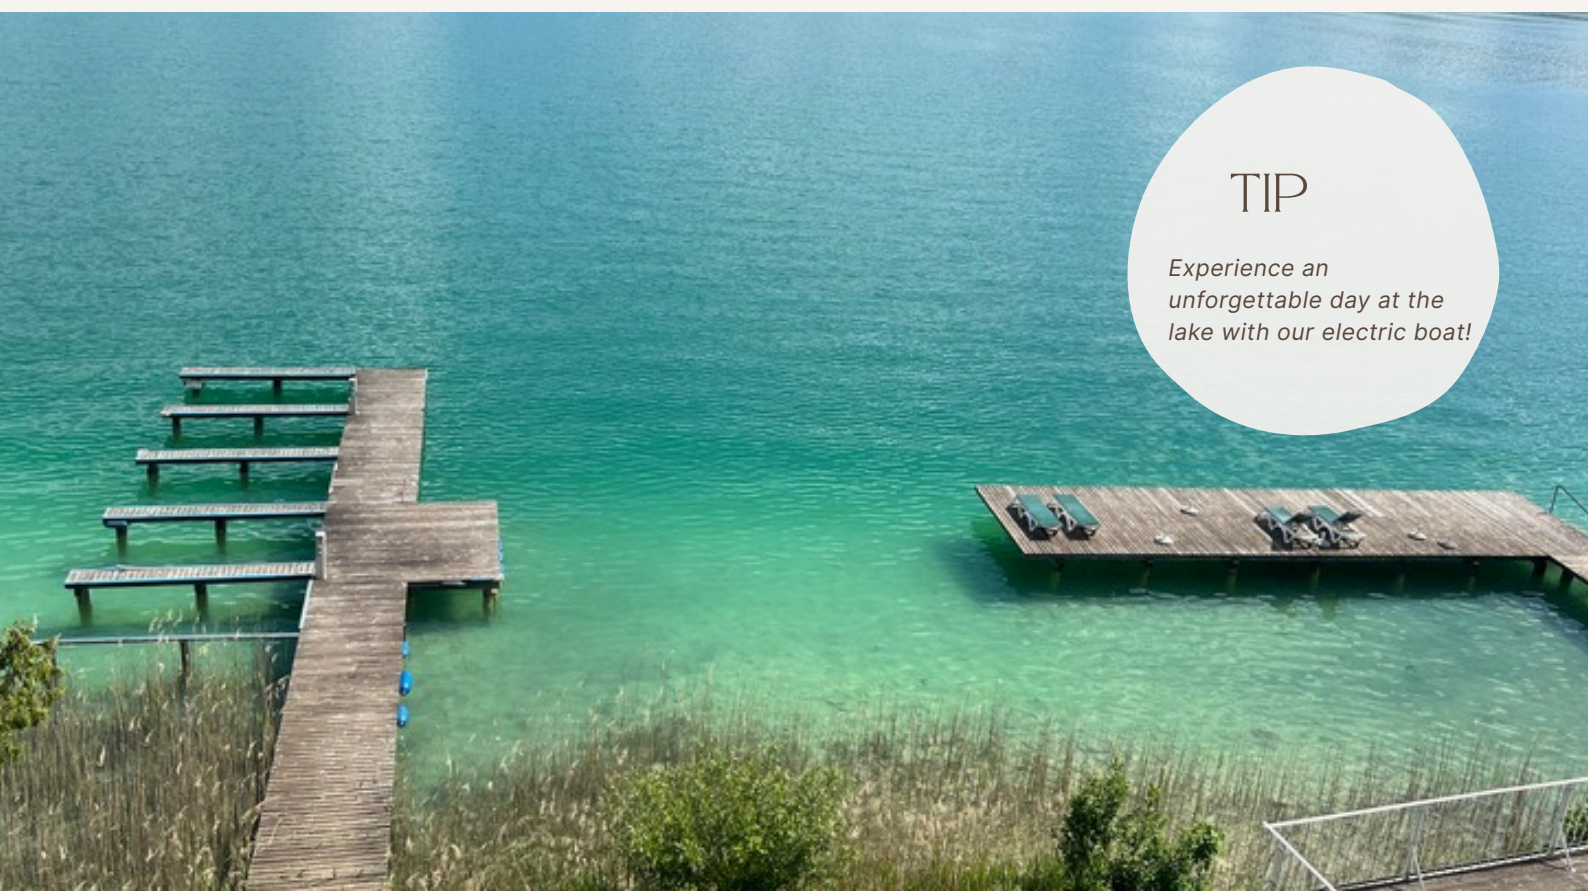

ATTRACTIONS

Lake Wörthersee offers a wide variety of leisure activities that will delight nature lovers, culture lovers, and culinary enthusiasts. We've compiled a small selection for you here.

Culinary

Bistro Café Fini's Kuchl

- Bistro We Are

Thadeushof

- Electric Garden
- Seerestaurant Bad Saag
- Sol Beach Club
- Wienerroither in Pörtschach & Velden
- Zocklwirt
- Buschenschanken Wassacher
- The Labsalery
- Magnolia
- Der Sandwirth

Events

White party

- Starry Night at Lake Wörthersee
- Ironman
- European Bike Week
- Old Town Magic
- Concerts at the Wörthersee Stadium
- Wörthersee Advent
- International Sports Car Festival

Beaches & Water Sports

Free outdoor pools in Töschling East & West!

Sea of Thieves

Rosé Beach

Pörtschach lido

Beach pool Velden

- Stand-up paddling, sailing, water skiing, boat rentals and boat trips in Velden & Pörtschach

Leisure & Entertainment

Hiking: Wörthersee circular hiking trail,

Forstsee, Hohe Gloriette, Gerlitzten

Enjoy the view from the Pyramidenkogel

Burg Landskron & Hochosterwitz

Skiing & Snowboarding

- Minimundus & Europa-Park
- Golfing in Velden Köstenberg, Moosburg-Pörtschach, Dellach

TIP

Experience an unforgettable day at the lake with our electric boat!